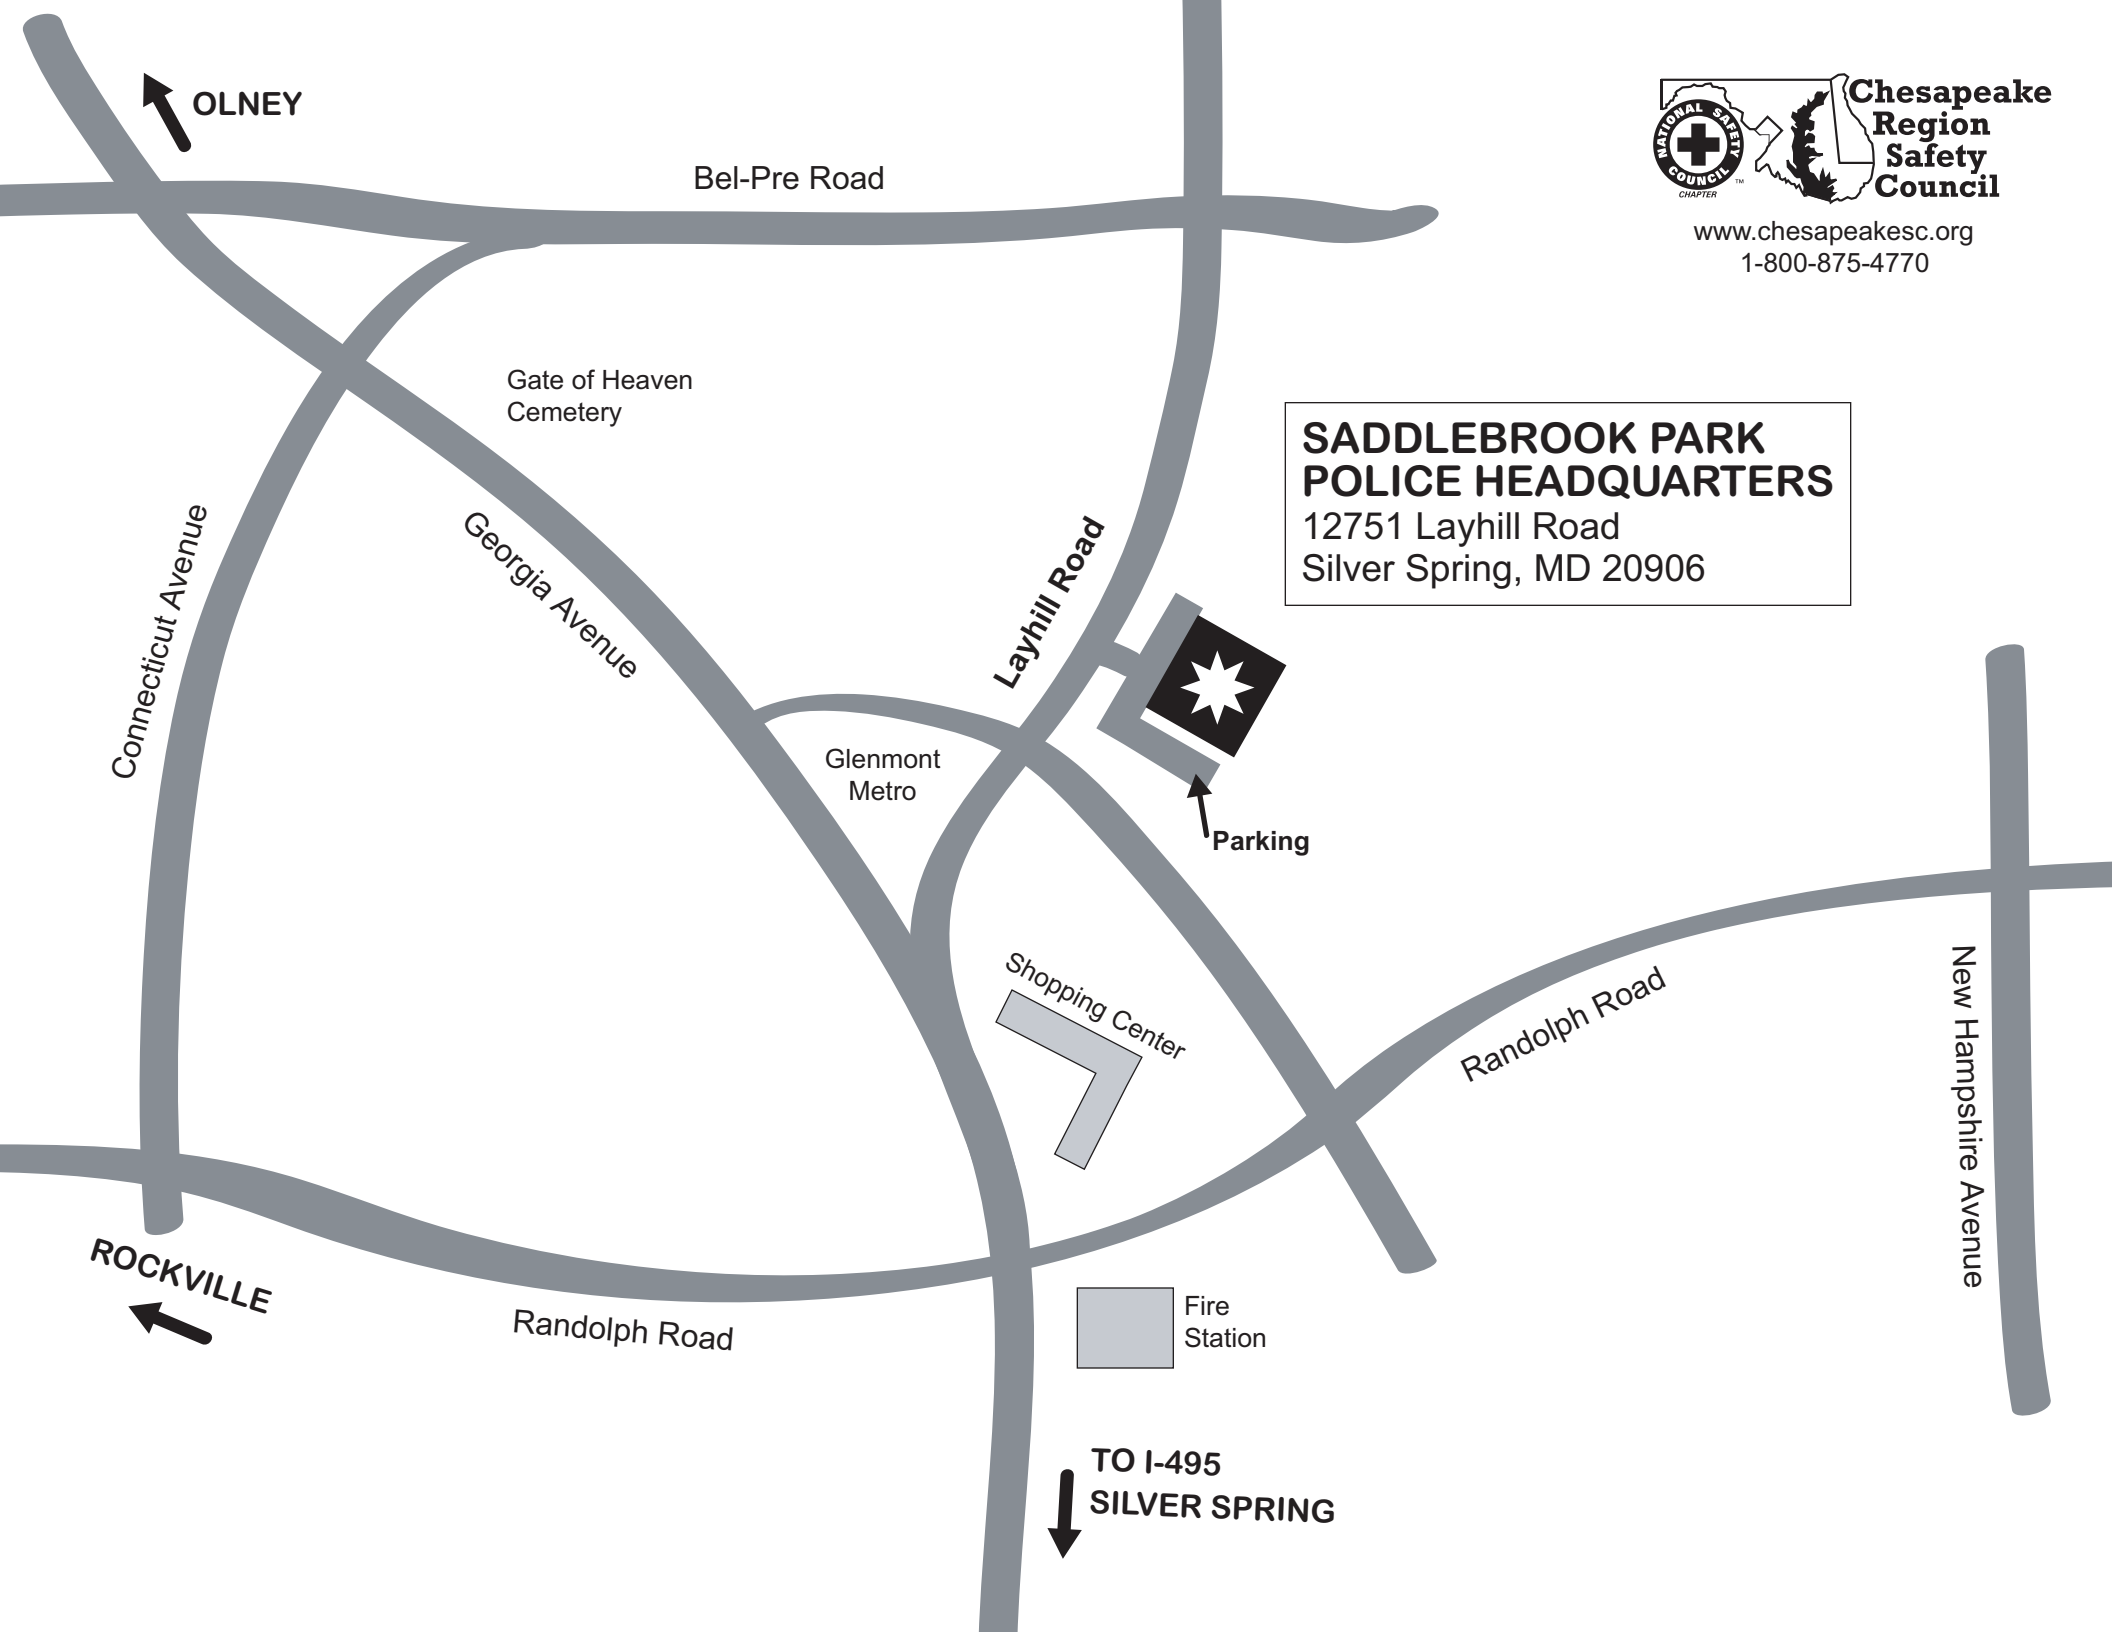

www.chesapeakeesc.org
1-800-875-4770

**SADDLEBROOK PARK
POLICE HEADQUARTERS**
12751 Layhill Road
Silver Spring, MD 20906

OLNEY

Bel-Pre Road

Gate of Heaven
Cemetery

Georgia Avenue

Layhill Road

Glenmont
Metro

Parking

Shopping Center

Randolph Road

New Hampshire Avenue

ROCKVILLE

Randolph Road

Fire Station

TO I-495
SILVER SPRING