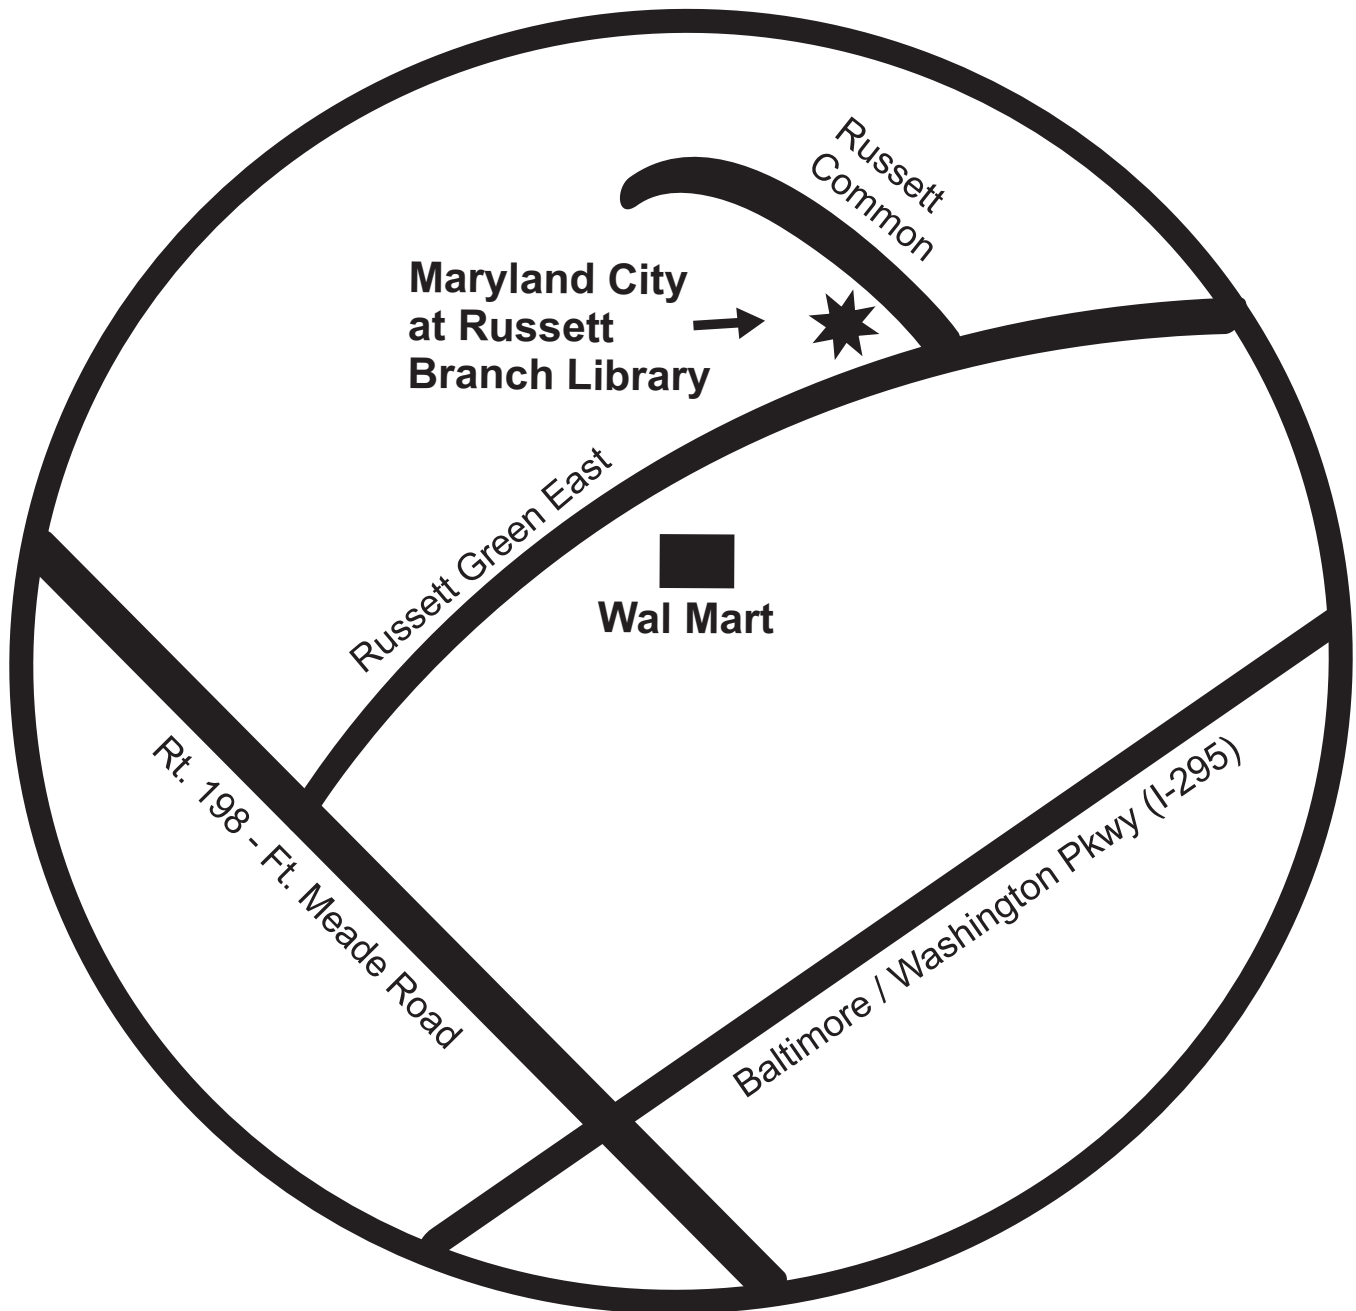

Maryland City at Russett Branch Library
3501 Russett Common
Laurel, MD 20724-1810

Directions:

From the Baltimore/Washington Parkway (I-295), head west on Rt. 198 less than 1/4 mile, then turn right at the first traffic light onto Russett Green East. Go past Wal Mart entrance, then turn left onto Russett Common. The library is on the left.