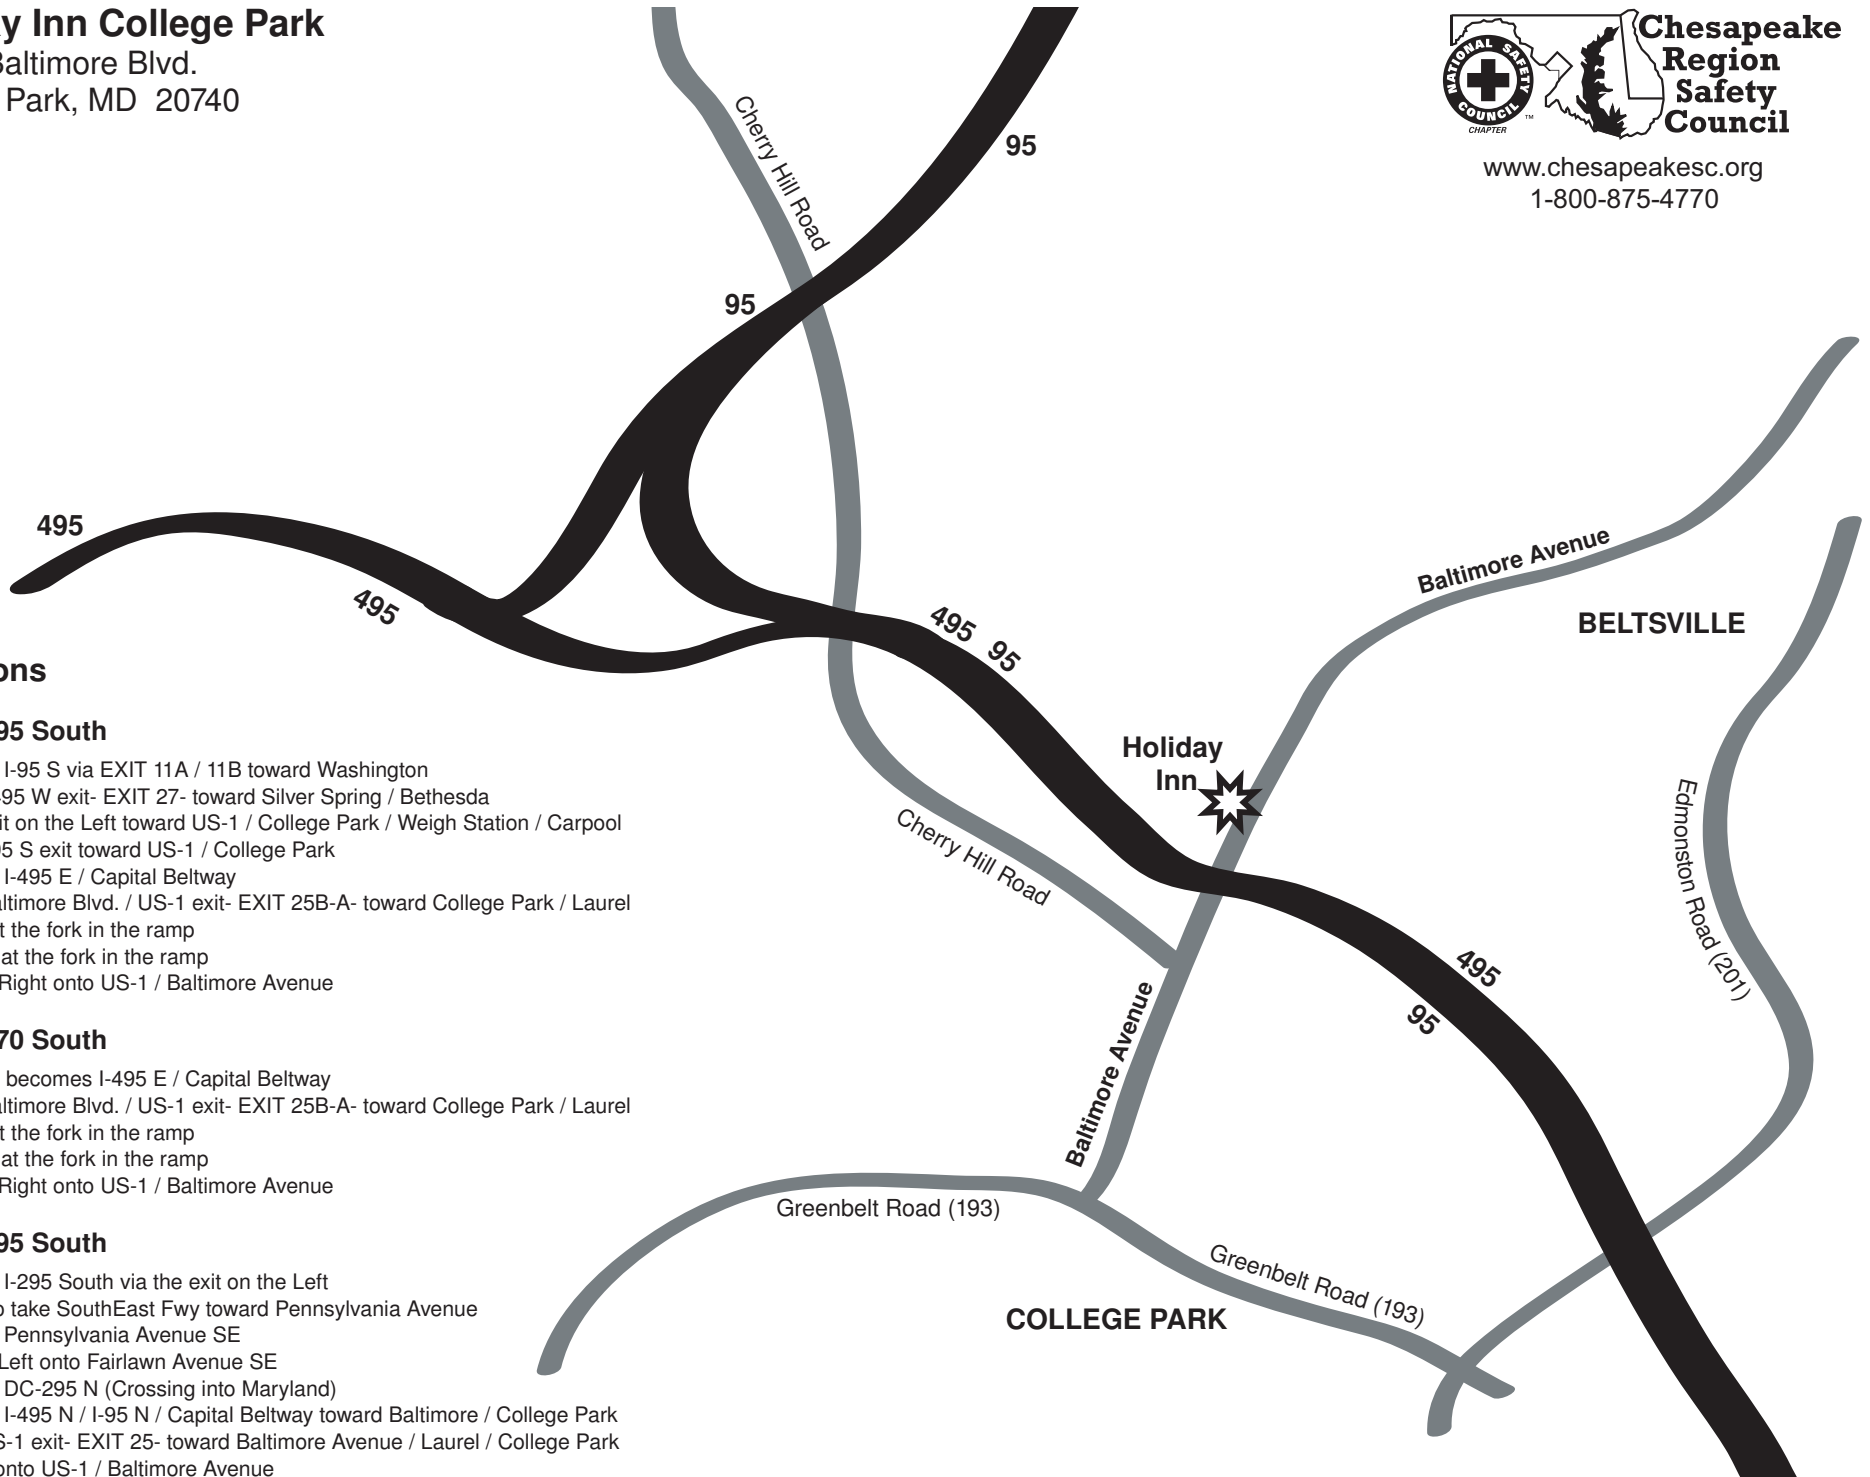

Holiday Inn College Park

10000 Baltimore Blvd.
College Park, MD 20740

www.chesapeakeesc.org
1-800-875-4770

Directions

From I-695 South

Merge onto I-95 S via EXIT 11A / 11B toward Washington
Take the I-495 W exit- EXIT 27- toward Silver Spring / Bethesda
Take the exit on the Left toward US-1 / College Park / Weigh Station / Carpool
Take the I-95 S exit toward US-1 / College Park
Merge onto I-495 E / Capital Beltway
Take the Baltimore Blvd. / US-1 exit- EXIT 25B-A- toward College Park / Laurel
Keep Left at the fork in the ramp
Keep Right at the fork in the ramp
Turn Slight Right onto US-1 / Baltimore Avenue

From I-270 South

I-270 South becomes I-495 E / Capital Beltway
Take the Baltimore Blvd. / US-1 exit- EXIT 25B-A- toward College Park / Laurel
Keep Left at the fork in the ramp
Keep Right at the fork in the ramp
Turn Slight Right onto US-1 / Baltimore Avenue

From I-395 South

Merge onto I-295 South via the exit on the Left
Keep Left to take SouthEast Fwy toward Pennsylvania Avenue
Merge onto Pennsylvania Avenue SE
Turn Slight Left onto Fairlawn Avenue SE
Merge onto DC-295 N (Crossing into Maryland)
Merge onto I-495 N / I-95 N / Capital Beltway toward Baltimore / College Park
Take the US-1 exit- EXIT 25- toward Baltimore Avenue / Laurel / College Park
Turn Right onto US-1 / Baltimore Avenue