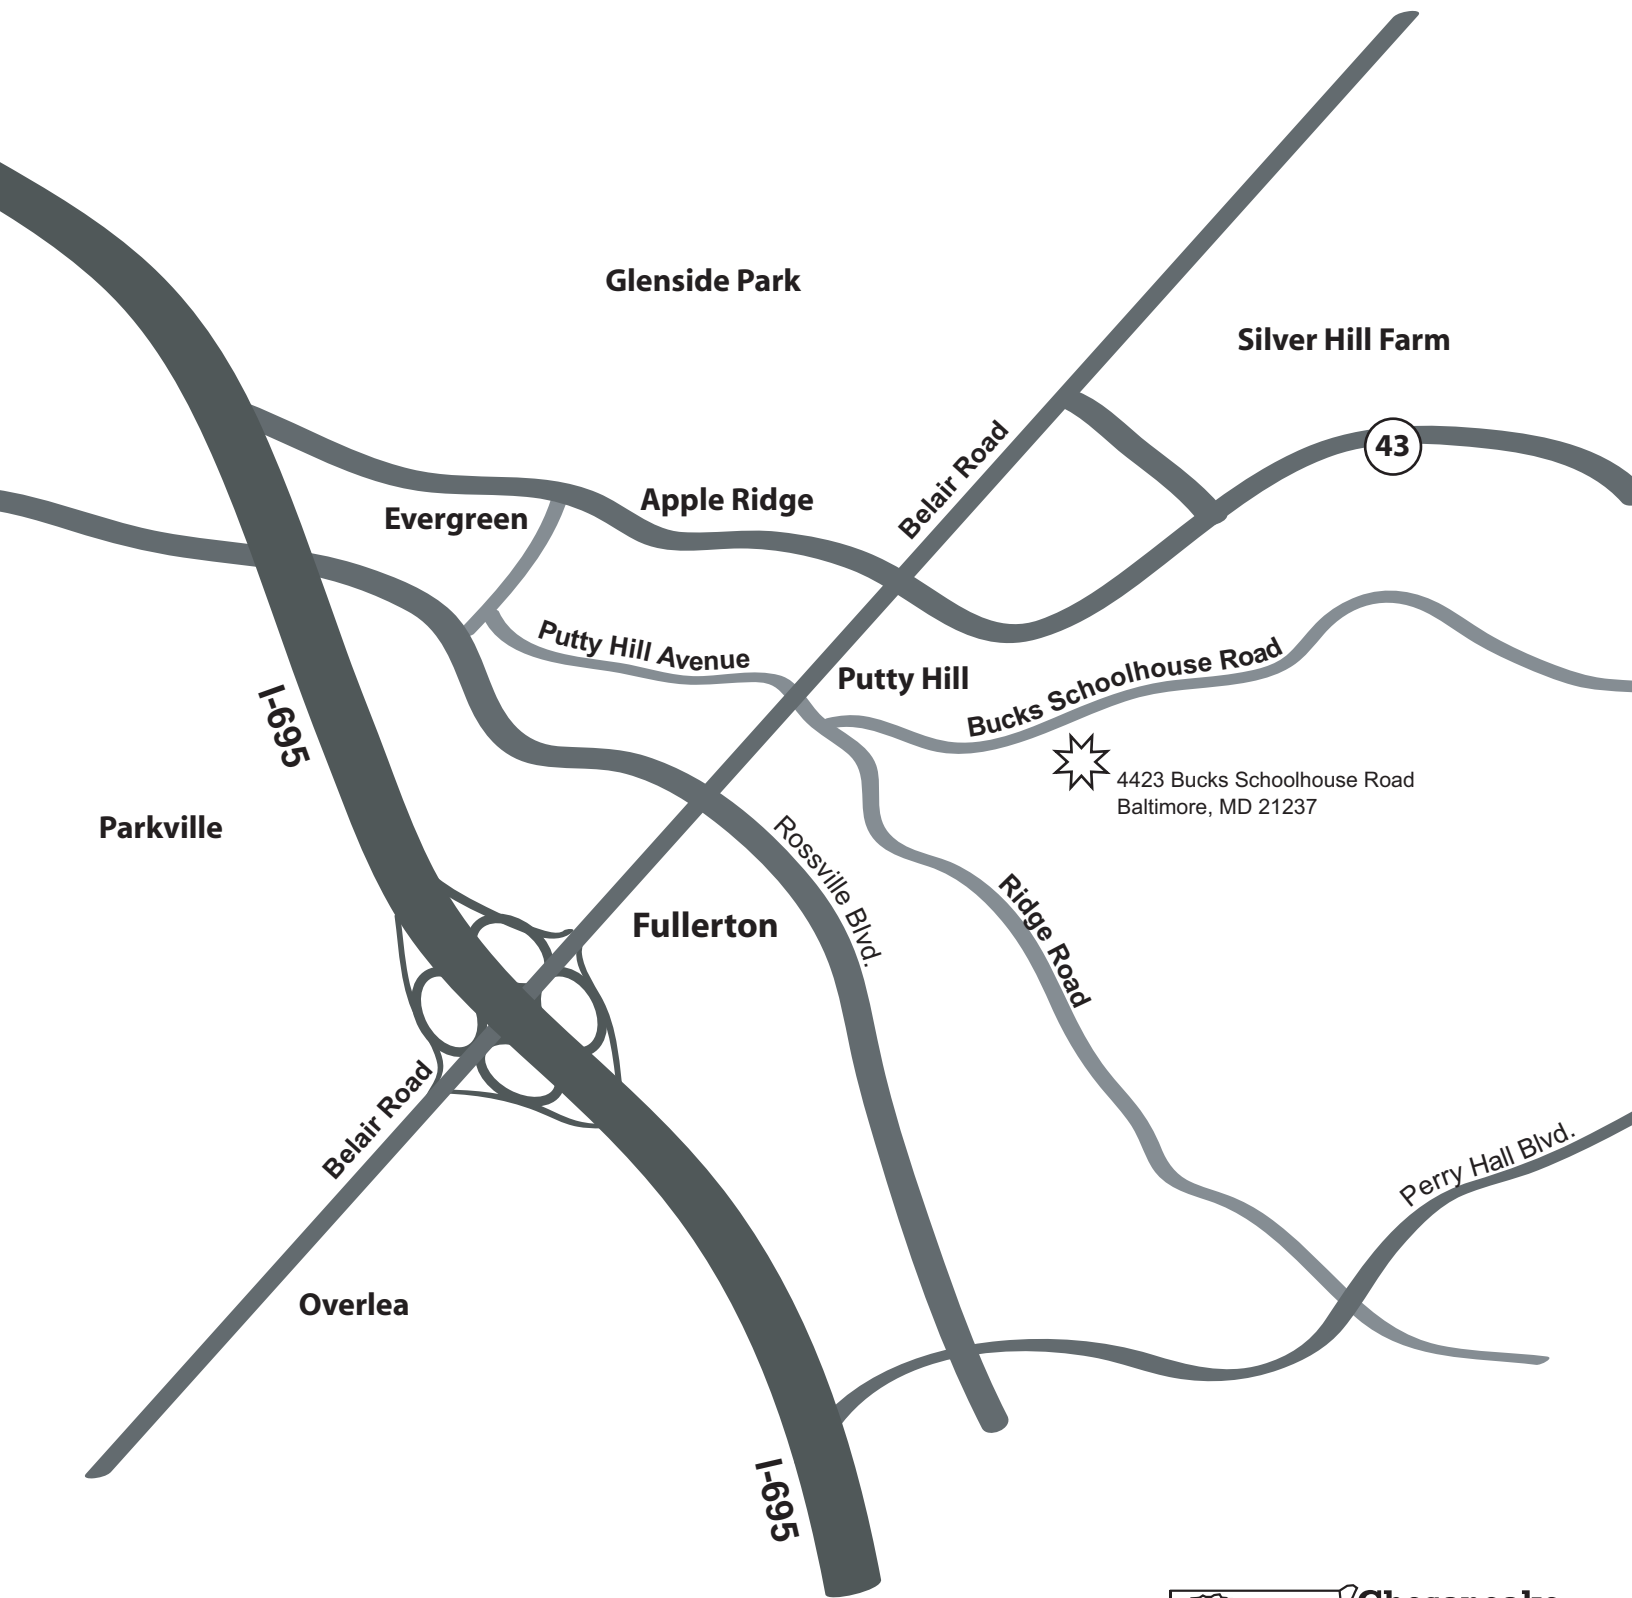

# Baltimore County Department of Public Works - Utilities Bureau

4423 Bucks Schoolhouse Road

Baltimore, MD 21237 (Near Parkville)

[www.chesapeakeesc.org](http://www.chesapeakeesc.org)  
1-800-875-4770