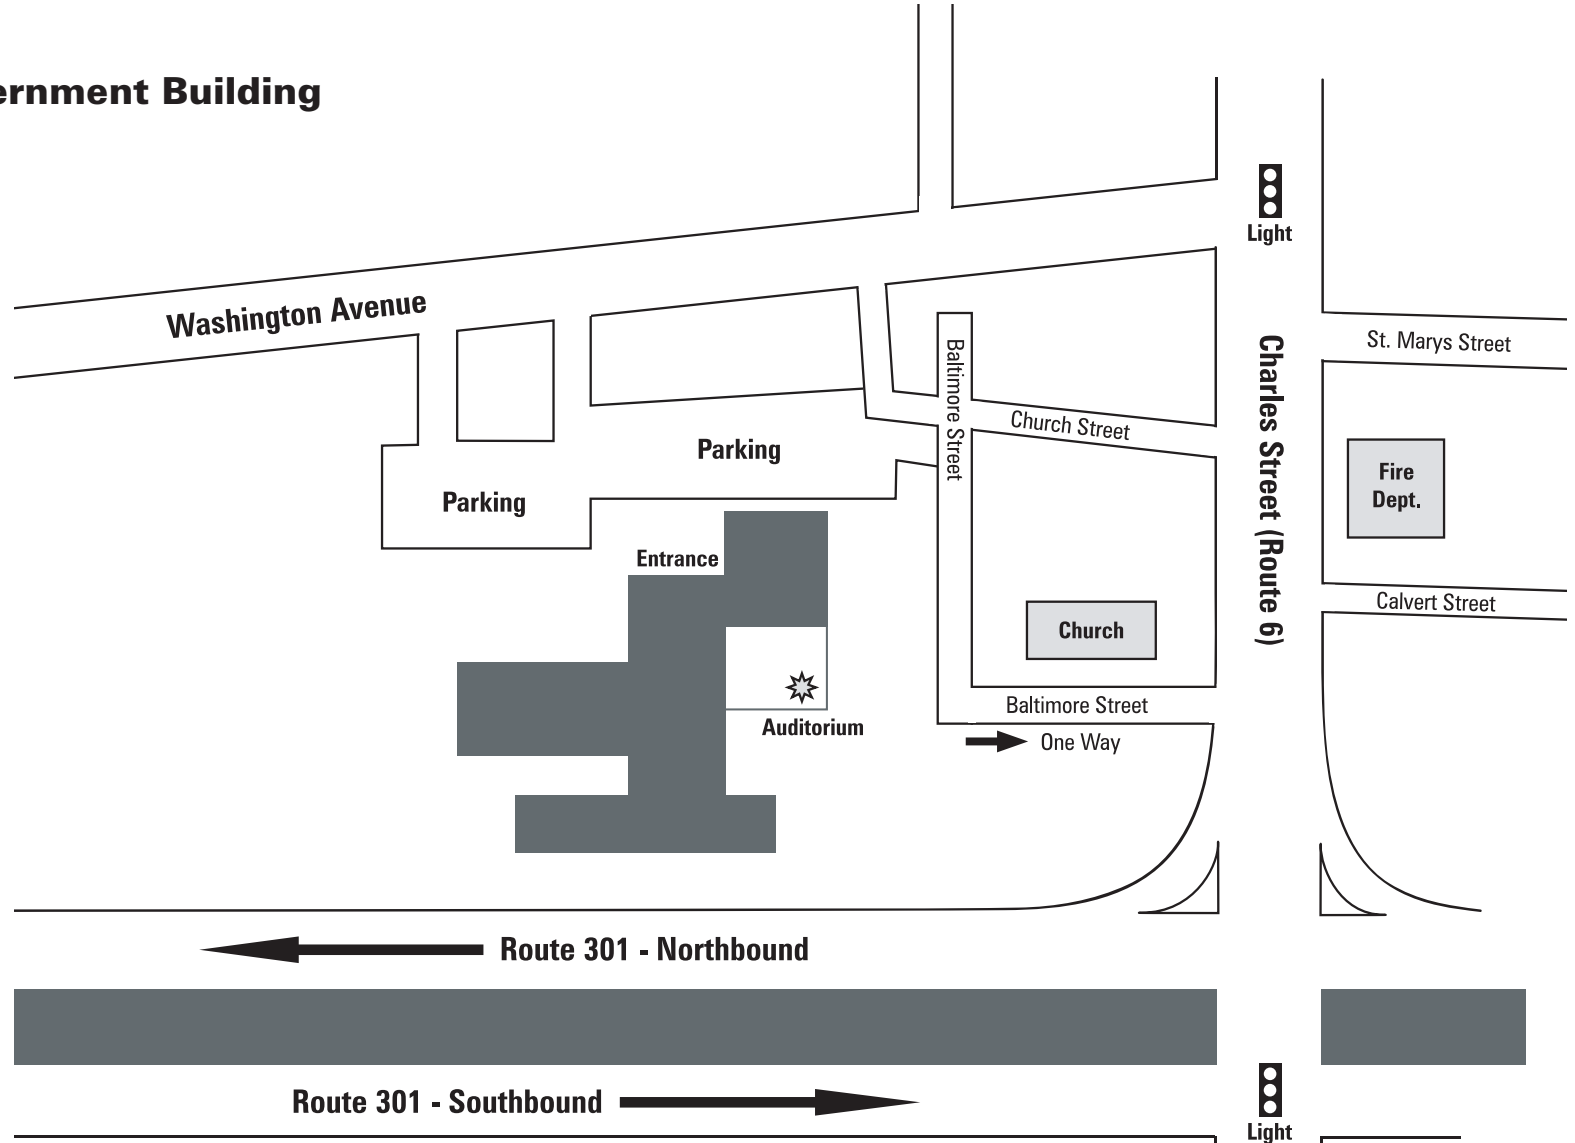

Charles County Government Building

200 Baltimore Street
La Plata, MD 20646

www.chesapeakesc.org
1-800-875-4770

From Washington, D.C.

From I-395 South, take the I-295 exit on the Left toward Anacostia
Take the South Capitol Street exit
Stay Straight to go onto South Capitol Street SW
Turn Slight Left onto Suitland Pkwy SE (Crossing into Maryland)
Take the Branch Avenue / MD-5 ramp
Turn Right onto Branch Avenue / MD-5 South
Continue to follow MD-5 South
Stay Straight to go onto Route 301 south (Crain Hwy) / MD-5 BR S / Blue Star Memorial Hwy
Continue on Route 301 south (Crain Hwy)
Turn Left onto Washington Avenue and continue past Church Street
Turn Left into the Charles County Government Building parking lot
Enter at the atrium and go to auditorium

From I-695 S / Baltimore Beltway (Outer Loop)

Merge onto I-97 S / MD-3 S via Exit 4 on the Left toward Annapolis / Bay Bridge
Take the MD-32 W / MD-3 S exit- Exit 7- toward Bowie / Odenton
Merge onto Route 301 (Crain Hwy)
Turn Left onto Route 6 (Charles Street)
Turn Left onto Washington Avenue and continue past Church Street
Turn Left into the Charles County Government Building parking lot
Enter at the atrium and go to auditorium